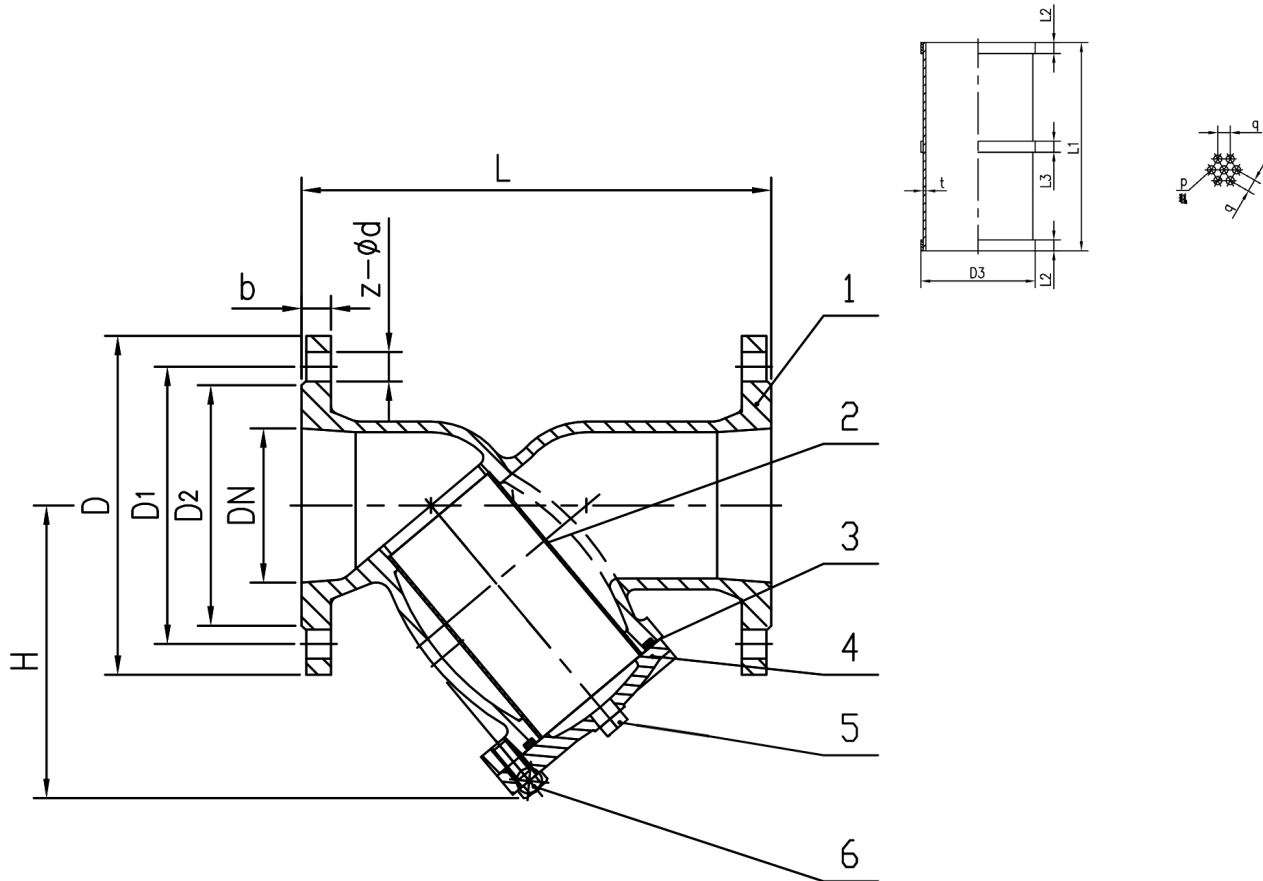

## Y strainer PN16

910/02  
003

Face to face dimension to BS EN558, Table 2 Basic Series 12(DN50-450)  
enterprise standard (DN500-600)  
Flanges and drilling to BS EN1092-2

**Use:**

For water to max. 90°C

**Tests:**

Hydraulic test to BS EN 12266  
Body: 1.5 x PN

**Marking:**

Body: ICV logo, DN, PN, casting no.  
and flow direction.

**Materials**

Plug*	Galvanized carbon steel
Bonnet	Ductile iron
Gasket	Silicon rubber
Body	Ductile iron
Filter	Stainless steel AISI 304/316

\*Can be installed drain ball valve

Face to face dimension to BS EN558, Table 2 Basic Series 12(DN50-450)  
enterprise standard (DN500-600)  
Flanges and drilling to BS EN1092-2

**Component list**

- 1. Body
- 2. Filter
- 3. Gasket
- 4. Bonnet
- 5. Plug
- 6. Bolt